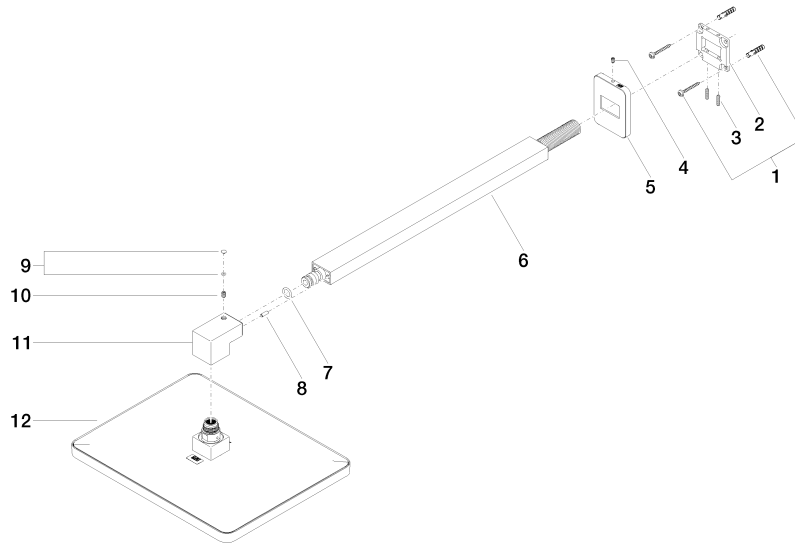

LULU Rain shower with wall fixing 300 x 240 mm - Chrome

LULU

28 786 710

- 450mm projection
- rain shower 300 x 240mm
- PURE RAIN, max. flow rate 20 l/min (at 3 bar)
- Function from: 12 l/min
- rosette 78 x 60 mm
- 1/2" connection
- with anti-scale system
- quick clearing
- WRAS 1707033

Recommended miscellaneous

- Concealed wall elbow -** 35 085 970 90
- max. recess depth 163 mm
 - min. recess depth 90 mm

28 786 710

mm [inches]

Certificates

LGA_29229.

WRAS_2212012.

LGA_38662.

28 786 710

Spare parts list

No.	Item Number	Name	Quantity used	Delivery time
1	04 30 31 032 00 90	fixing set	1	2
2	09 30 11 160 90	disc	1	2
3	09 31 11 084 90	pin	2	2
4	09 31 11 048 90	pin	1	2
5	09 27 71 019-00	rosette	1	10
6	04 28 22 247 20-00	pipe	1	10
7	90 14 10 011 00 90	seal	1	2
8	09 31 11 040 90	pin	1	2
9	90 31 20 087 00-00	plug	1	10
10	09 31 11 036 90	pin	1	2
11	09 17 01 180-00	connection	1	10
12	04 12 05 062 00-00	shower	1	10